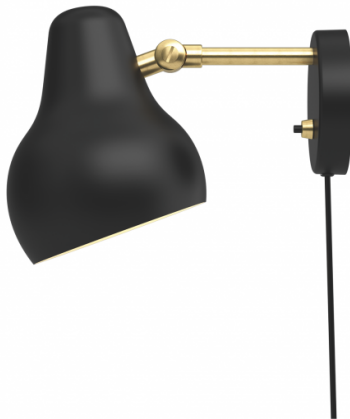

louis poulsen

Louis Poulsen VL 38 LED Wall Light

LA4363/W

SOURCE: <https://www.davidvillagelighting.co.uk/product/Louis-Poulsen-VL-38-LED-Wall-Light/17242>

PRODUCT DESCRIPTION

Designer: Vilhelm Lauritzen

Louis Poulsen VL 38 LED Wall Light

The VL 38 LED Wall Light is based on the design of the [VL 38 Table Lamp](#), which was designed in the 1930s for the Radiohuset building in Copenhagen by Vilhelm Lauritzen. The wall light has a sleek and slender brass arm which bends down to support the lampshade, which has smooth lines and a rounded shape.

The Louis Poulsen VL 38 LED Wall Lamp is available in 2 finishes, black or white, and has an adjustable shade so you can direct the light where needed. You can use it as a reading/task light in your office or use it to line the walls in your lounge to create a cosy atmosphere with a chic and timeless design. The wall lamp has a handy 2-step dimmer switch and will seamlessly fit into any design scheme, suitable for a wide variety of settings.

Please Note: This wall light comes with a cable and plug, so needs to be installed by a nearby socket. It can also be hard-wired into the mains by a qualified electrician.

PRODUCT SPECIFICATION

Light Source: 9.6W, 2700K, 416 Lumens