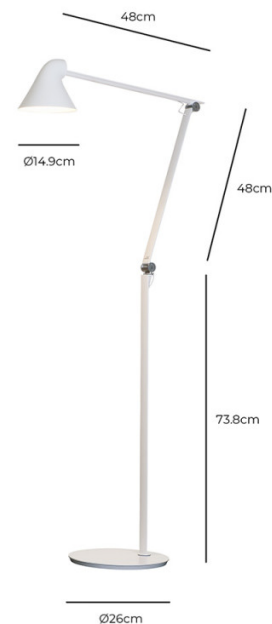

louis poulsen

Louis Poulsen NJP LED Floor Lamp

LA3379/F

SOURCE: <https://www.davidvillagelighting.co.uk/product/Louis-Poulsen-NJP-LED-Floor-Lamp/17238>

PRODUCT DESCRIPTION

Designer: Oki Sato

Louis Poulsen NJP Floor Lamp

The Louis Poulsen NJP Floor Lamp was designed by Oki Sato and is a new interpretation of the classic silhouette and function seen in the renowned [Anglepoise](#) lamps. The angle of the shade and arm can be adjusted to provide a very handy light for reading or tasks. The NJP Floor Lamp comes with an integrated LED light source with the choice between a 2700K (warmest white) or a 3000K (warm white) colour temperature. The floor light also has a switch with 2 dimming options and a timer function that can automatically switch off the lamp after 4 or 8 hours if needed.

A very versatile and functional luminaire, the NJP Floor Lamp is available in 4 lovely and subtle colours, making it perfect for many settings and interiors. You can use it in your lounge for a cosy, warm atmosphere, or in your office for an effective working light. You can also pair with other lights from the [Louis Poulsen NJP Collection](#) for a consistent lighting scheme throughout your space.

PRODUCT SPECIFICATION

Light Source: 2700K: 10W, 2700K, 529 Lumens
3000K: 10W, 3000K, 550 Lumens

IP Code: 20

Dimming: In-line dimmer included on cable.

Dimensions: Shade: Ø14.9cm
Arm Length: 48cm
Arm Height: 48cm
Stem Height: 73.8cm
Base: Ø26cm