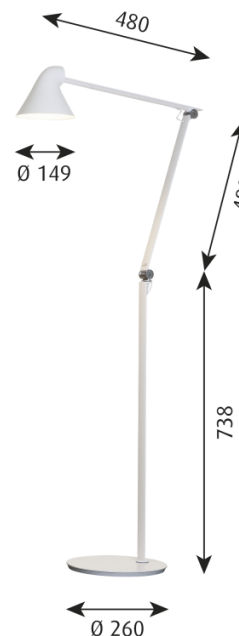

### NJP Floor Lamp by Louis Poulsen

The NJP floor lamp was designed by Oki Sato and is a new interpretation of the classic silhouette and function seen in the renowned [Anglepoise](#) lamps. The angle of the shade and arm can be adjusted to provide a very handy light for reading or tasks. The floor lamp comes with an integrated LED light source with the choice between a 2700K (warmest white) or a 3000K (warm white) colour temperature. The floor light also has switch with 2 dimming options and a timer function that can automatically switch off the lamp after 4 or 8 hours if needed.

## PRODUCT SPECIFICATION

**Light Source:** 10W, 2700K, 529 Lumens  
or  
10W, 3000K, 550 Lumens

**IP Code:** 20

**Dimming:** In line dimmer included on cable.

**Dimensions:** Shade: Ø14.9cm  
Arm Length: 48cm  
Arm Height: 48cm  
Stem Height: 73.8cm  
Base: Ø26cm