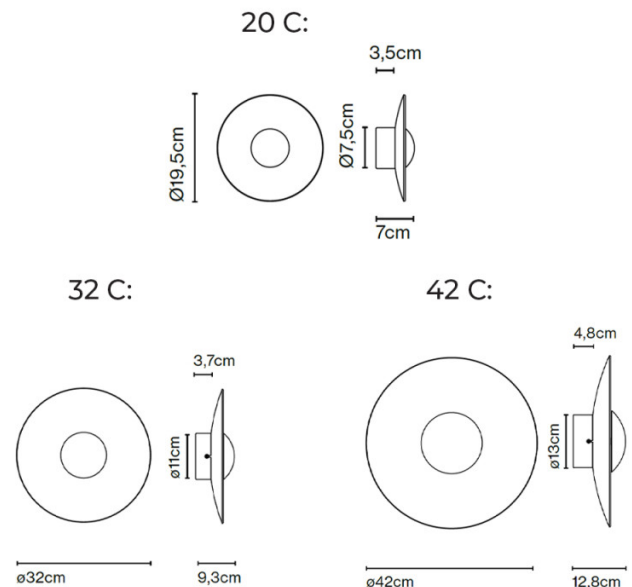

The Ginger Ceiling/Wall Light designed by Joan Gaspar in 2014 for Marset features an extraordinarily lightweight light disk which pays tribute to the drums of Ginger Baker of Cream, the 1960s rock band. The iconic disk is created from layers of wood and paper shaped under high pressure achieving a shade thickness of just 4mm, with a white interior to reflect the light and a high-quality wood finish on the outside.

PRODUCT SPECIFICATION

Light Source:	20 C: 5.7W, 2700K, 161 Lumens 32 C: 11.5W, 2700K, 350 Lumens 42 C: 21.7W, 2700K, 698 Lumens
IP Code:	20
Dimming:	dimmable via leading edge and trailing edge (Triac)
Dimensions:	<p>20 C: Ø19.5cm Depth: 7cm</p> <p>32 C: Ø32cm Depth: 9.3cm</p> <p>42 C: Ø42cm Depth: 12.8cm</p>