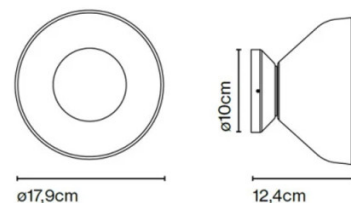

PRODUCT SPECIFICATION

Light Source: 12.3W, 2700K, 389 Lumens

IP Code: 20

Dimming: Dimmable via Triac dimming.

Dimensions: Shade: Ø17.9cm
Depth: 12.4cm
Wall Plate: Ø10cm

For all sales and technical enquiries, please contact: