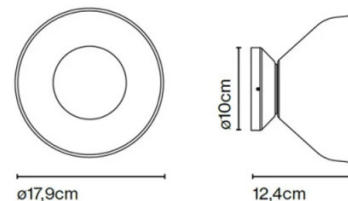

PRODUCT SPECIFICATION

Light Source: 12.3W, 2700K, 389 Lumens

IP Code: 20

Dimming: Dimmable via Triac dimming.

Dimensions: Shade: Ø17.9cm
Depth: 12.4cm
Wall Plate: Ø10cm

For all sales and technical enquiries, please contact: