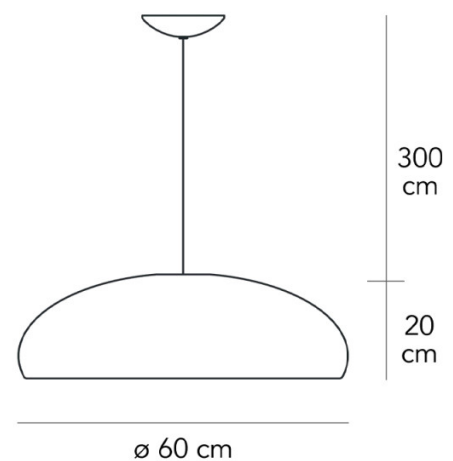

PRODUCT SPECIFICATION

Light Source: 3 x Max 46W E27 (excluded)

IP Code: 20

Dimming: Dimmable via mains phase dimming

Dimensions: Shade: Ø60cm
Height: 20cm

Max Cable Length: 300cm

For all sales and technical enquiries, please contact: