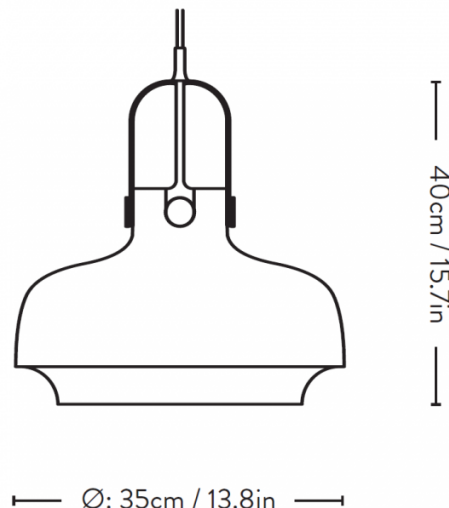

PRODUCT SPECIFICATION

Light Source: 1 x Max 11.2W LED E27 (excluded)

IP Code: 20

Dimming: Dimmable via mains phase dimming.

Dimensions: Ø35cm
Height: 40cm

Opal Glass Finish Cable Length: 300cm

Metal Finish Cable Length: 400cm