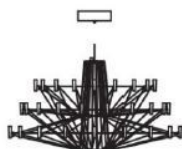

7cm | 2,8"

David
Village
Lighting

For all sales and technical enquiries,
please contact:
+44 (0)114 263 4266
info@davidvillagelighting.co.uk
www.davidvillagelighting.co.uk