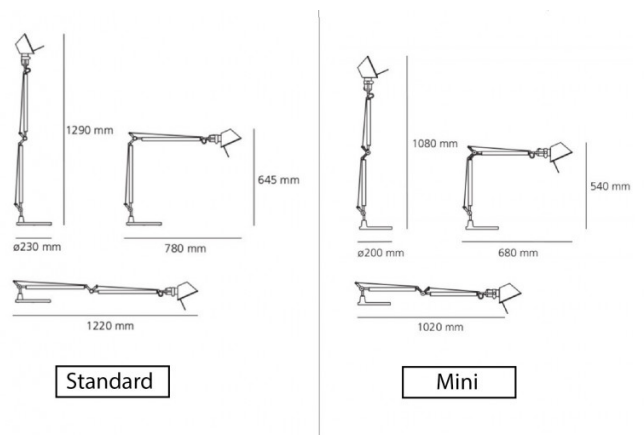

## PRODUCT SPECIFICATION

**Light Source:** 10W, 3000K, 593 Lumens

**IP Code:** 20

**Dimming:** Integrated dimmer on the product.

**Dimensions: Standard:**  
Height: 64.5-129cm  
Depth: 78-122cm  
Base: Ø23cm

**Mini:**  
Height: 54-108cm  
Depth: 54-102cm  
Base: Ø20cm

Cable Length: 120cm

**For all sales and technical enquiries, please contact:**

+44 (0)114 263 4266

[info@davidvillagelighting.co.uk](mailto:info@davidvillagelighting.co.uk)