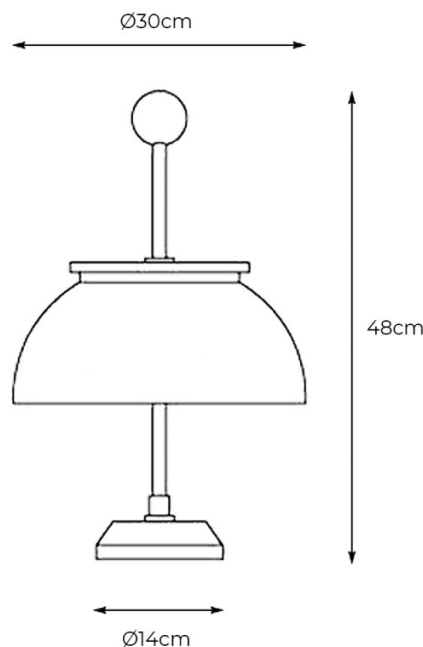

PRODUCT SPECIFICATION

Light Source: 2 x Max 6W E14 LED (Excluded)

IP Code: 20

Dimming: In-line dimmer included on cable.

Dimensions: Shade: Ø30cm
Height: 48cm
Base: Ø14cm

For all sales and technical enquiries, please contact: