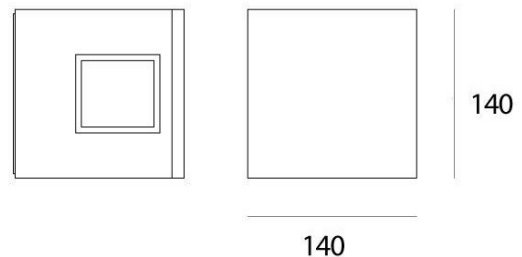

Artemide

Artemide Effetto 14 Square  
Single Beam LED

LA4242

SOURCE: <https://www.davidvillagelighting.co.uk/product/Artemide-Effetto-14-Square-Single-Beam-LED/17054>

PRODUCT DESCRIPTION

Designer: Ernesto Gismondi

Effetto 14 Square Single Beam by  
Artemide

The single beam version of the Effetto 14 wall light, available with a narrow or large beam angle. Effetto is the ideal exterior wall light for your home or business, rated IP65, equipped with an integrated LED light source. The large and wide beam comes to 90° and the narrow beam to 15°. You can choose between to finish options, a white/grey or rust colour. Although non dimmable, the luminaire emits a warm colour temperature light (3000K). You can explore the Effetto 14 range, with the [Effetto 14 Square Double Beam](#) wall light.

Mixed beam and four beam options available, please [contact us](#) for more details

PRODUCT SPECIFICATION

Light Source: **Large Beam** - 4.5W, 3000K, 54.5 lumens  
**Narrow Beam** - 4.5W, 3000K, 19 lumens

IP Code: 65

Dimensions: 14cm width  
14cm length

For all sales and technical enquiries, please contact:

+44 (0)114 263 4266

info@davidvillagelighting.co.uk

www.davidvillagelighting.co.uk