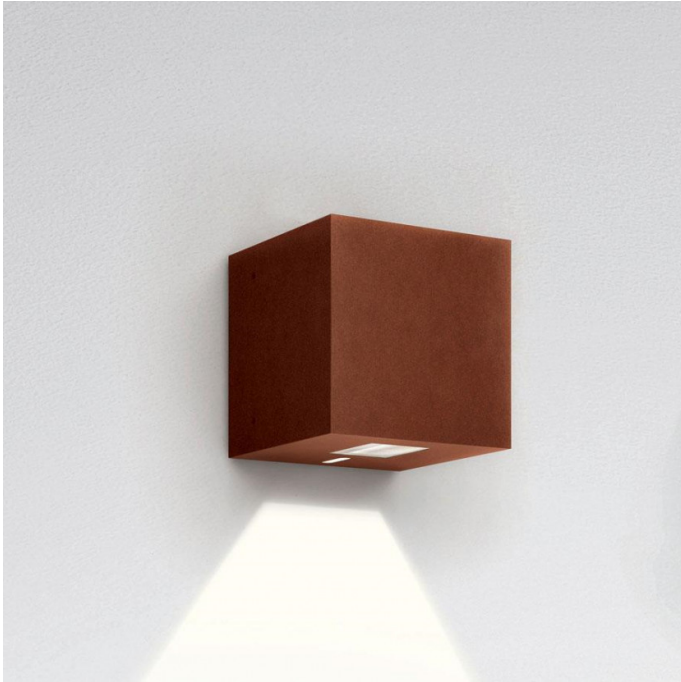

Artemide

Artemide Effetto 14 Square  
Single Beam LED

LA4242

SOURCE: <https://www.davidvillagelighting.co.uk/product/Artemide-Effetto-14-Square-Single-Beam-LED/17054>

PRODUCT DESCRIPTION

Designer: Ernesto Gismondi

Effetto 14 Square Single Beam by  
Artemide

The single beam version of the Effetto 14 wall light, available with a narrow or large beam angle. Effetto is the ideal exterior wall light for your home or business, rated IP65, equipped with an integrated LED light source. The large and wide beam comes to 90° and the narrow beam to 15°. You can choose between to finish options, a white/grey or rust colour. Although non dimmable, the luminaire emits a warm colour temperature light (3000K). You can explore the Effetto 14 range, with the [Effetto 14 Square Double Beam](#) wall light.

Mixed beam and four beam options available, please [contact us](#) for more details

PRODUCT SPECIFICATION

Light Source: **Large Beam** - 4.5W, 3000K, 54.5 lumens  
**Narrow Beam** - 4.5W, 3000K, 19 lumens