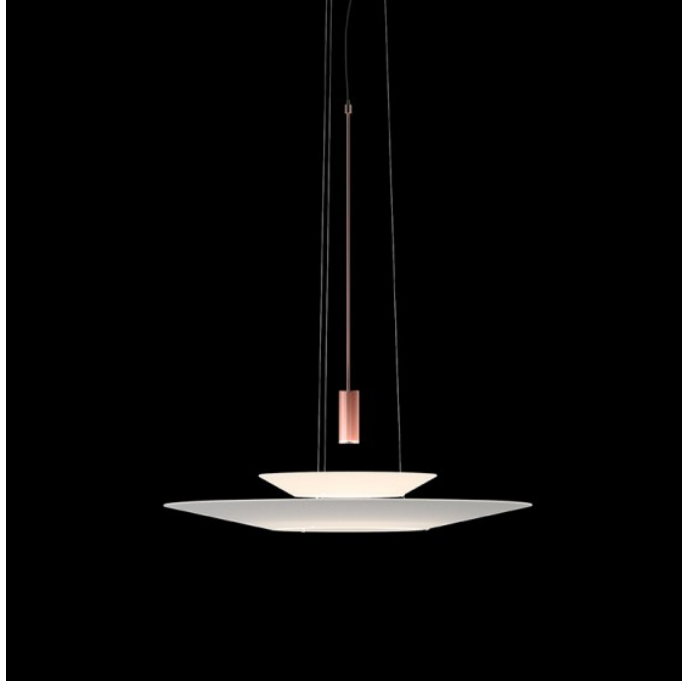

Vibia Flamingo Pendant 1540 LED

LA4227

SOURCE: <https://www.davidvillagelighting.co.uk/product/vibia-flamingo-pendant-1540-led/17039>

Vibia Flamingo 1540.

The designer Antoni Arola has created the Flamingo lamps collection for Vibia. A collection of pendant lights that provides an ambient light through a thermoplastic translucent diffuser which performs like a spot light thanks to its LED light source.

DALI or Smart optional dimming upon request.

Dimming: Dimmable via 1-10V or PUSH dimming systems. Please consult your electrician, additional wiring may be required on site.

Dimensions:

Height Max 200cm

Shade Diameter 70cm

Attachment Diameter 16cm

Colour: Matt Graphite

Matt Gold

Gloss Copper

Matt White