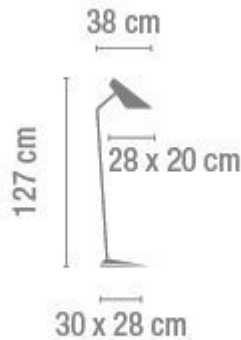

David
Village
Lighting

For all sales and technical enquiries, please contact:

+44 (0)114 263 4266

info@davidvillagelighting.co.uk

www.davidvillagelighting.co.uk