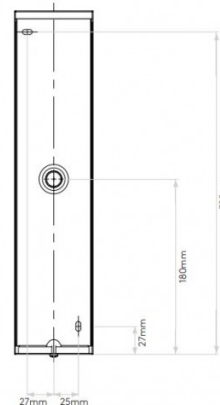

IP Code: 44

Dimming: Dimmable via mains phase dimming.

Dimensions: Height: 35cm
Width: 8cm
Depth: 8cm

For all sales and technical enquiries, please contact:

+44 (0)114 263 4266

info@davidvillagelighting.co.uk