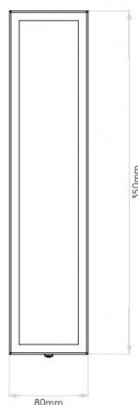

The wall light is rated IP44 making it ideal for both exterior spaces or bathrooms (zones 2 and 3). Please note, the Salerno is not suitable for mounting on flammable material.

PRODUCT SPECIFICATION

Light Source: 2 x Max 40W E14 Candle DIM (excluded)

IP Code: 44

Dimming: Dimmable via mains phase dimming.

Dimensions: Height: 35cm
Width: 8cm
Depth: 8cm

For all sales and technical enquiries, please contact:

+44 (0)114 263 4266

info@davidvillagelighting.co.uk