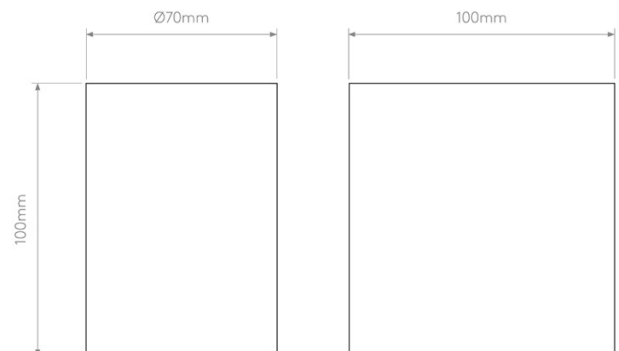

The Pero is unswitched and dimmable when used with a suitable dimmable lamp, with a plaster body that can be mounted on flammable materials. Its compact size and paintable finish make it well-suited to repeat placement along a wall, either as a single fitting in a smaller room or as part of a wider interior lighting scheme. Most suited to hallways, bedrooms, living rooms, and compact interior wall-lighting schemes.

PRODUCT SPECIFICATION

Light Source: 1 x Max 3W G9 LED Dimmable (Excluded)

IP Code: 20

Dimming: Dimmable via mains phase dimming.

Dimensions: Height: 10cm
Width: 7cm
Depth: 10cm

For all sales and technical enquiries, please contact: