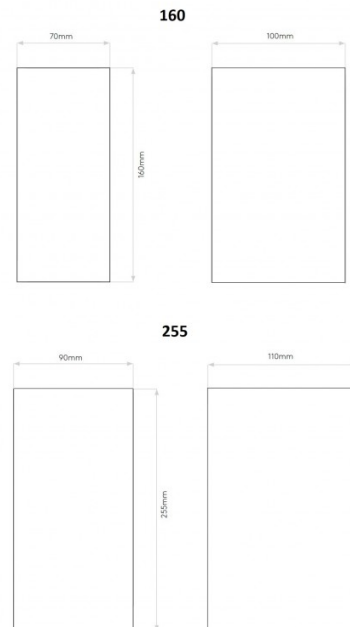

PRODUCT SPECIFICATION

**Light Source:** 160 - 6W, 3000K, 99 Lumens  
 255 - 7.9W, 3000K, 365 Lumens

**IP Code:** 65

**Dimming:** Non-dimmable

**Dimensions: 160:**  
 Height: 16cm  
 Width: 7cm  
 Depth: 10cm

**255:**  
 Height: 25.5cm height  
 Width: 9cm  
 Depth: 11cm

For all sales and technical enquiries, please contact:

+44 (0)114 263 4266

info@davidvillagelighting.co.uk

www.davidvillagelighting.co.uk