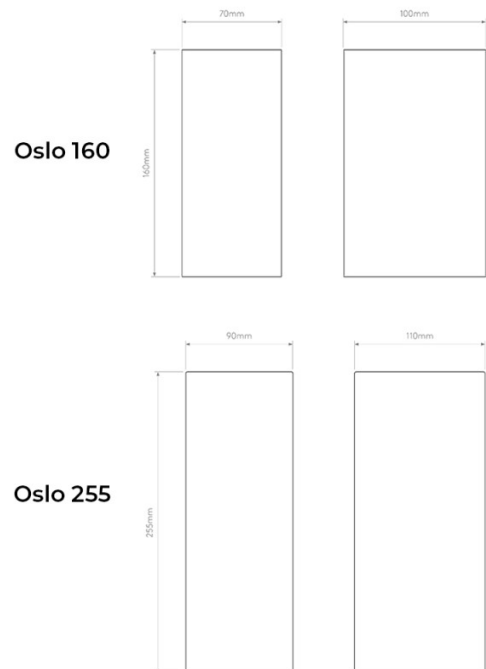

Oslo is available in two sizes, 160 and 255. Both versions are available in Textured Black and Textured White, and both produce a warm 3000K light.

Oslo is rated IP65, making it suitable for outdoor use and bathroom zones 1, 2, and 3. It is wired in, Class I earthed, non-dimmable, and suitable for mounting on flammable surfaces. This product is not suitable for installation within five miles of the coast.

Oslo 255 Textured Black/Textured White: 7.5W, 3000K, 270.46 Lumens

IP Code: 65

Dimming: Non-dimmable.

Dimensions: Oslo 160:
 Height: 16cm
 Width: 7cm
 Depth: 10cm

Oslo 255:
 Height: 25.5cm
 Width: 9cm
 Depth: 11cm