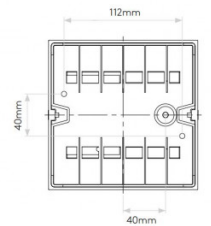

IP Code: 54

Dimming: Non-dimmable.

Dimensions: Height: 14.1cm
Width: 14.1cm
Depth: 5.1cm

For all sales and technical enquiries, please contact:

+44 (0)114 263 4266

info@davidvillagelighting.co.uk

www.davidvillagelighting.co.uk