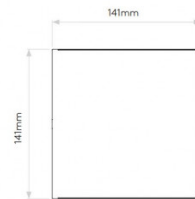

IP Code: 54

Dimming: Non-dimmable.

Dimensions: Height: 14.1cm
Width: 14.1cm
Depth: 5.1cm

For all sales and technical enquiries, please contact:

+44 (0)114 263 4266

info@davidvillagelighting.co.uk

www.davidvillagelighting.co.uk