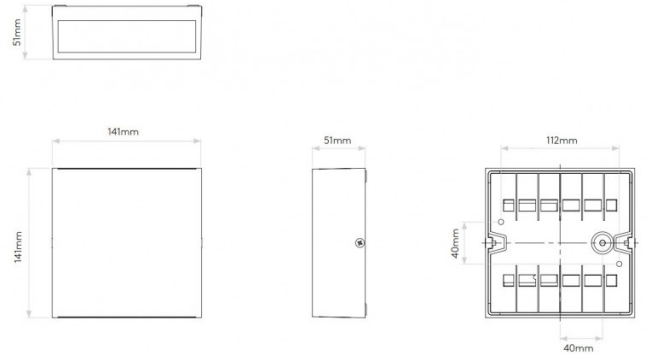

IP Code: 54

Dimming: Non-dimmable.

Dimensions: Height: 14.1cm
Width: 14.1cm
Depth: 5.1cm

For all sales and technical enquiries, please contact:

+44 (0)114 263 4266

info@davidvillagelighting.co.uk

www.davidvillagelighting.co.uk