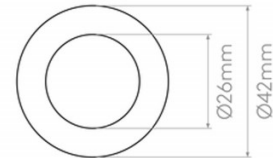

PRODUCT SPECIFICATION

Light Source: 2W, 3000K, 169 Lumens

IP Code: 67

Dimming: Dimmable when dimmable driver is installed.

Dimensions: Fixture: Ø4.2cm
Depth: 9.5cm

For all sales and technical enquiries, please contact: