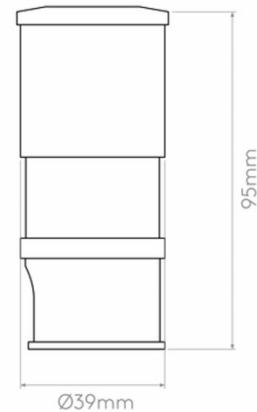

PRODUCT SPECIFICATION

Light Source: 2W, 3000K, 169 Lumens

IP Code: 67

Dimming: Dimmable when dimmable driver is installed.

Dimensions: Fixture: Ø4.2cm
Depth: 9.5cm

For all sales and technical enquiries, please contact: