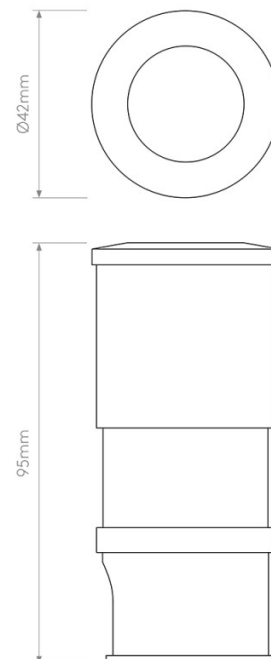

The Terra 42 can be used to mark out areas such as bathroom floors, patios, garden paths, or exterior floor edges. Its compact round form keeps the fitting visually simple once installed, while the IP67 rating makes it suitable for bathroom zones 1, 2, and 3, as well as exterior use.

PRODUCT SPECIFICATION

Light Source: 2W, 3000K, 169 Lumens

IP Code: 67

Dimming: Dimmable via mains phase dimming.

Dimensions: Depth: 9.5cm
Fixture: Ø4.2cm
Cut Out Hole: Ø4cm

Cable Length: 150cm

For all sales and technical enquiries, please contact: