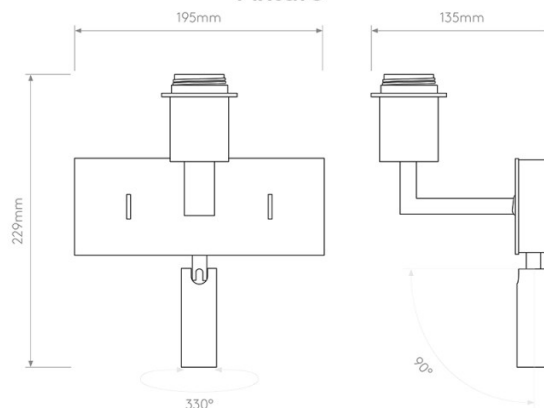

astro

Astro Park Lane Reader LED Wall Light

LA4131

SOURCE: <https://www.davidvillagelighting.co.uk/product/Astro-Park-Lane-Reader-LED-Wall-Light/16934>

PRODUCT DESCRIPTION

Designer: Astro Design Team

Astro Park Lane Reader LED Wall Light

Astro Park Lane Reader LED Wall Light is a decorative combination reading light for interior walls. The main light provides softer ambient light when paired with a separate compatible shade, while the smaller LED spotlight gives a focused reading light below.

Each light source has its own switch, so the ambient light and reading light can be used separately. The fitting is supplied in Bronze, with compatible Rectangle 285 and Tapered Oval shades sold separately in selected fabric finishes.

Park Lane Reader LED uses one E27/ES lamp for the main light, sold separately, alongside an integrated 2700K LED reading light. It is wired in, Class I earthed, non-dimmable, and suitable for mounting on flammable surfaces.

Best suited to bedrooms, bedside walls, hotel rooms, reading areas, guest rooms, and softer interior task lighting.

PRODUCT SPECIFICATION

Light Source: 1 x Max 60W E27 (Excluded)

IP Code: 20

Dimming: Integrated on/off switch included on product.

Dimensions: **Rectangle 285 Shade:**

Width: 28.5cm
Depth: 15cm
Height: 17cm

Tapered Oval Shade:

Width: 30cm
Depth: 14.5cm
Height: 17cm

Fixture:

Height: 34.8cm
Width: 28.5cm
Depth: 18.7cm
Secondary light: 7.7 x 2.6cm

Fixture