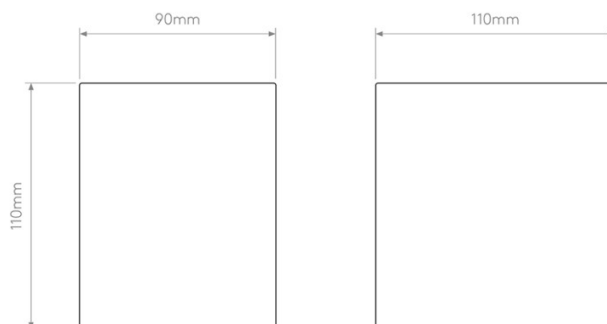

### PRODUCT SPECIFICATION

**Light Source:** 1 x Max 6W GU10 LED (Excluded)

**IP Code:** 20

**Dimming:** Dimmable via mains phase dimming.

**Dimensions:** Height: 11cm  
Width: 9cm  
Depth: 11cm

**For all sales and technical enquiries, please contact:**