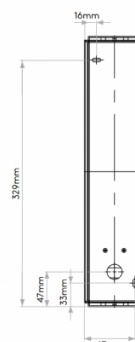

A lovely bathroom light, as an IP44 means the light is suitable for bathrooms (zones 2 and 3), especially on each side of the mirror. You can choose to mount the Mashiko 360 either vertically or horizontally.

Mashiko 360 is also available as an LED, please [contact us](#) for further information and prices.

PRODUCT SPECIFICATION

Light Source: 2 x Max 40W E14/ES (excluded)

IP Code: 44

Dimming: Dimmable via mains phase dimming.

Dimensions: Height: 36cm
Width: 8cm
Depth: 8cm

For all sales and technical enquiries, please contact:

+44 (0)114 263 4266

info@davidvillagelighting.co.uk

www.davidvillagelighting.co.uk