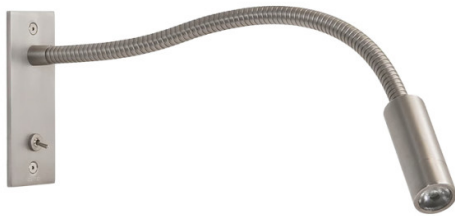

# Astro Leo Switched LED Wall Light

SOURCE: <https://www.davidvillagelighting.co.uk/product/Astro-Leo-Switched-LED-Wall-Light/16923>

### Astro Leo Switched LED Wall Light

The Astro Leo Switched LED Wall Light is a recessed reading light for bedside use and other close tasks. It has a compact backplate with an adjustable head, so the light can be aimed where it is needed without the fitting taking up much space on the wall. It works well in bedrooms, guest rooms, and hotel interiors.

Finished in Matt Nickel or Bronze, Leo offers a choice between a cooler contemporary finish and a warmer metallic tone. The integrated LED has a 3000K colour temperature, CRI 90, and a narrow 21° beam, keeping the output controlled for reading or close task use. The switch is positioned on the backplate for straightforward operation beside the bed.

Designed for interior use, Leo can also be installed in bathroom zone 3. It is wired in, non-dimmable, and does not require a separate driver, with a brass body and recessed installation detail that keeps the fitting compact against the wall.