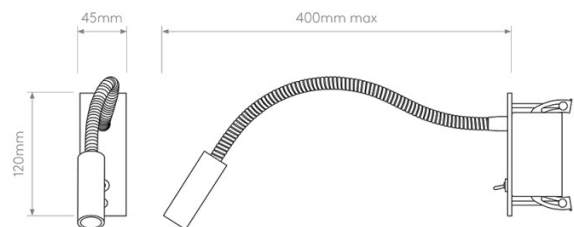

Designed for interior use, Leo can also be installed in bathroom zone 3. It is wired in, non-dimmable, and does not require a separate driver, with a brass body and recessed installation detail that keeps the fitting compact against the wall.

## PRODUCT SPECIFICATION

**Light Source:** 4W, 3000K, 193 Lumens

**IP Code:** 20

**Dimming:** Non-Dimmable.

**Dimensions:** Base Height: 12cm  
Base Width: 4.5cm  
Depth: 46cm

**For all sales and technical enquiries, please contact:**