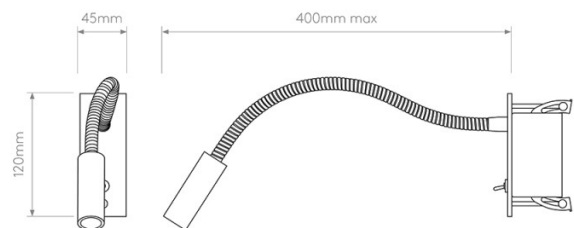

Finished in Matt Nickel or Bronze, the brass body is mounted vertically and rated IP20 for interior use, including bathroom zone 3. The head is adjustable for directional light, and the recessed backplate keeps the overall look compact against the wall.

## PRODUCT SPECIFICATION

**Light Source:** 4W, 3000K, 193 Lumens

**IP Code:** 20

**Dimming:** Non-dimmable.

**Dimensions:** Height: 12cm  
Width: 4.5cm  
Depth: 46cm

**For all sales and technical enquiries, please contact:**