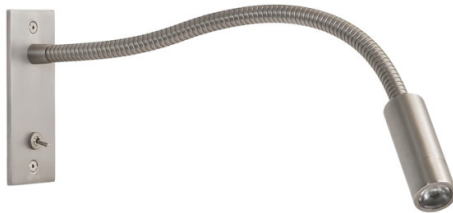

# Astro Leo Switched LED Wall Light

LA4120

SOURCE: <https://www.davidvillagelighting.co.uk/product/Astro-Leo-Switched-LED-Wall-Light/16923>

### Astro Leo Switched LED Wall Light

Astro Leo Switched LED Wall Light is a recessed reading light with an integrated 4W LED, a 3000K colour temperature, 193 lumens, and a 21° beam, which keeps the output focused for bedside and task use. The fitting is switched on the backplate, wired in, and non-dimmable, with no separate driver required.

Finished in Matt Nickel or Bronze, the brass body is mounted vertically and rated IP20 for interior use, including bathroom zone 3. The head is adjustable for directional light, and the recessed backplate keeps the overall look compact against the wall.