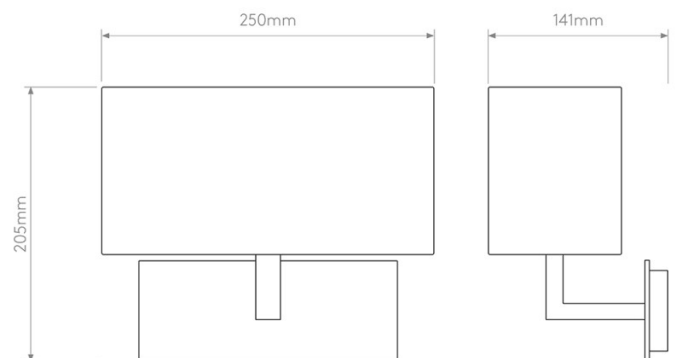

## PRODUCT SPECIFICATION

**Light Source:** 1 x Max 7W E14 LED (Excluded)

**IP Code:** 20

**Dimming:** Dimmable via mains phase dimming.

**Dimensions:** Height: 20.5cm  
Width: 25cm  
Depth: 14.1cm

**For all sales and technical enquiries, please contact:**