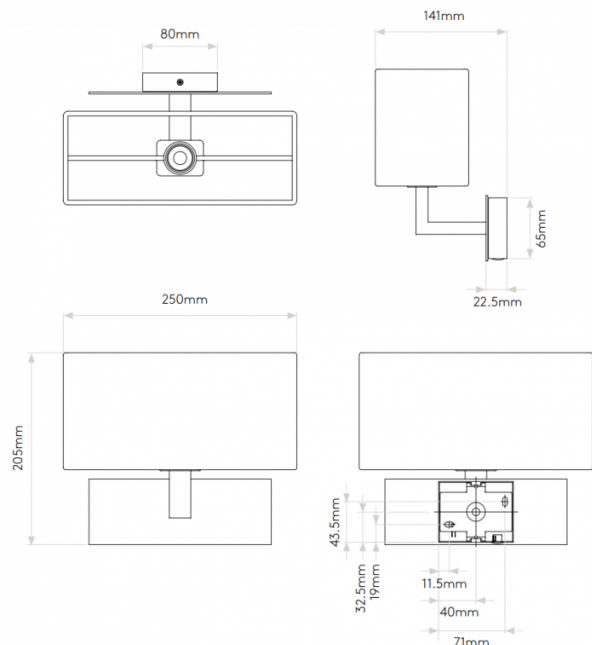

Rated IP20 this light is suitable for any interior settings as well as bathrooms (zone 3). The light can be dimmed, when used with a dimmable light source.

PRODUCT SPECIFICATION

Light Source: 1 x Max 60W E14 Dimmable (excluded)

IP Code: 20

Dimming: Dimmable via mains phase dimming.

Dimensions: Height: 20.5cm
Width: 25cm
Depth: 14.1cm

For all sales and technical enquiries, please contact:

+44 (0)114 263 4266

info@davidvillagelighting.co.uk