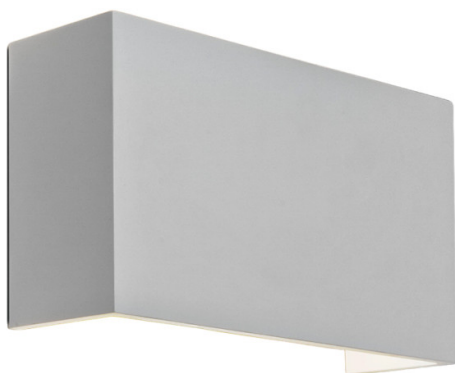

astro

Astro Pella 325 Wall Light

LA4106

SOURCE: <https://www.davidvillagelighting.co.uk/product/Astro-Pella-325-Wall-Light/16908>

PRODUCT DESCRIPTION

Designer: Astro Design Team

Astro Pella 325 Wall Light

Astro Pella 325 Wall Light is a horizontal interior wall light with a white plaster finish, designed for wired-in wall mounting. Its broader plaster form gives it a simple architectural look, making it a useful choice where the fitting needs to feel part of the wall rather than a separate decorative feature.

The plaster body can be painted to match the surrounding surface, so the Pella 325 can sit quietly within a neutral scheme or be finished to suit a stronger wall colour. This makes it especially useful in spaces where the light needs to add shape and depth without introducing another material or finish. For suitable preparation and finish guidance, follow Astro's [painting guidelines](#) before decorating the fitting.

The Pella 325 requires a separate lamp and is dimmable, depending on the lamp selected, with no integrated switch. Its horizontal format works well as a soft layer of wall lighting in circulation spaces, beside furniture, or on plain plaster-finished walls. Most suited to hallways, living rooms, bedrooms, and pared-back interior schemes.

Please note, the Astro Pella 325 Wall Light is also available with an integrated LED light source, [Contact us](#) for more information and pricing.

PRODUCT SPECIFICATION

Light Source: 1 x Max 12W E27/ES LED (Excluded)