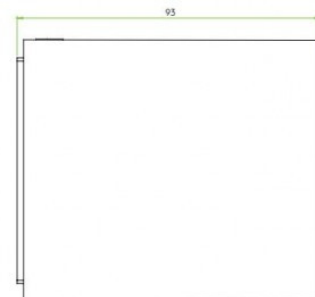

PRODUCT SPECIFICATION

- Light Source:** 1 x Max 6W GU10 LED Dimmable (Excluded)
- IP Code:** 44
- Dimming:** Dimmable via mains phase dimming.
- Dimensions:** Height: 8cm
Width: 6.8cm
Depth: 9.2cm

For all sales and technical enquiries, please contact: