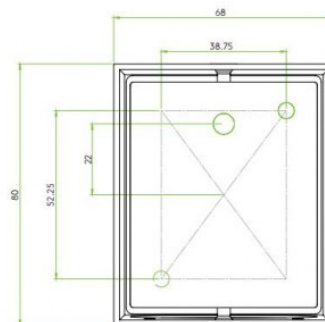

PRODUCT SPECIFICATION

- Light Source:** 1 x Max 6W GU10 LED Dimmable (Excluded)
- IP Code:** 44
- Dimming:** Dimmable via mains phase dimming.
- Dimensions:** Height: 8cm
Width: 6.8cm
Depth: 9.2cm

For all sales and technical enquiries, please contact: