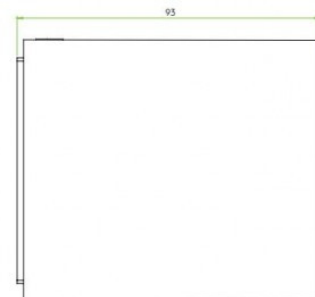

PRODUCT SPECIFICATION

- Light Source:** 1 x Max 6W GU10 LED Dimmable (excluded)
- IP Code:** 44
- Dimming:** Dimmable via mains phase dimming.
- Dimensions:** Height: 8cm
Width: 6.8cm
Depth: 9.3cm

For all sales and technical enquiries, please contact: