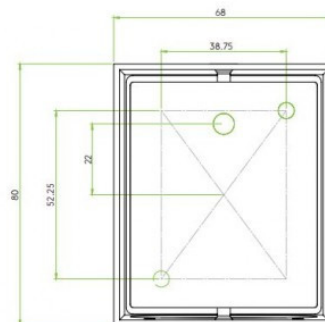

PRODUCT SPECIFICATION

- Light Source:** 1 x Max 6W GU10 LED Dimmable (excluded)
- IP Code:** 44
- Dimming:** Dimmable via mains phase dimming.
- Dimensions:** Height: 8cm
Width: 6.8cm
Depth: 9.3cm

For all sales and technical enquiries, please contact: