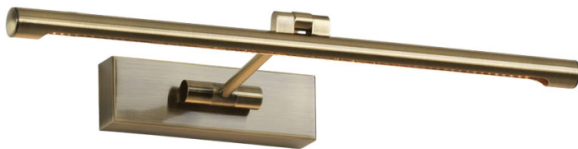

astro

Astro Goya 460 LED Wall Light

LA4097

SOURCE: <https://www.davidvillagelighting.co.uk/product/Astro-Goya-460-LED-Wall-Light/16894>

PRODUCT DESCRIPTION

Designer: Astro Design Team

Astro Goya 460 LED Picture Light

The Astro Goya 460 LED Picture Light is a slim, contemporary wall light designed to illuminate artwork, photographs, and mirrors with an even spread of warm light. Its clean, linear form makes it easy to position above framed pieces, while the finish options allow it to complement both traditional and modern interiors. Available in Brushed Nickel, Antique Brass, and Polished Chrome, Goya offers a choice of cooler and warmer metallic tones.

Goya 460 includes an integrated LED light source with a warm 2700K colour temperature, making it well suited to highlighting decorative surfaces in a softer, more ambient way. The head can be tilted by up to 90°, allowing the direction of the light to be adjusted depending on the size, depth, and position of the piece being illuminated.

Designed for interior use, Goya 460 can also be installed in the bathroom zone 3. It is non-dimmable, wired in, and suitable for mounting on flammable surfaces, making it a practical picture light for both residential and commercial projects.

Best suited to artwork, framed photographs, mirrors, galleries, hallways, hotel rooms, and bathroom zone 3 feature lighting.