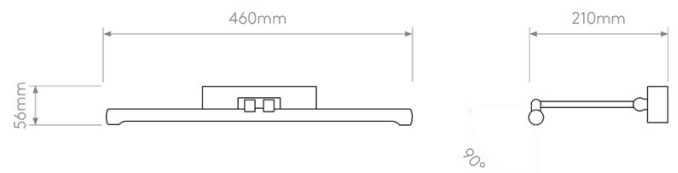

Goya 460 includes an integrated LED light source with a warm 2700K colour temperature, making it well suited to highlighting decorative surfaces in a softer, more ambient way. The head can be tilted by up to 90°, allowing the direction of the light to be adjusted depending on the size, depth, and position of the piece being illuminated.

Dimensions: Width: 46cm
Depth: 21cm
Height: 5cm

For all sales and technical enquiries, please contact:

+44 (0)114 263 4266

info@davidvillagelighting.co.uk

www.davidvillagelighting.co.uk