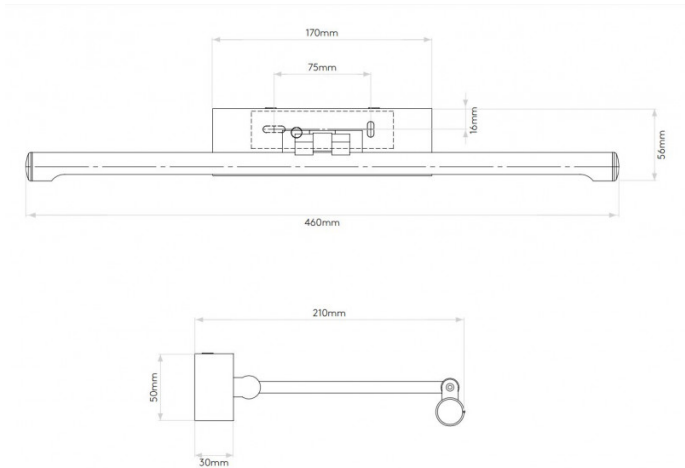

An IP20 means the Goya can be installed in any interior space, including bathrooms (zone 3). You can also adjust the light direction, by tilting the Goya up to 90°.

## PRODUCT SPECIFICATION

**Light Source:** 7.5W, 2700K, 821 Lumens

**IP Code:** 20

**Dimming:** Non-Dimmable.

**Dimensions:** Width: 46cm  
Depth: 21cm  
Height: 5cm

**For all sales and technical enquiries, please contact:**