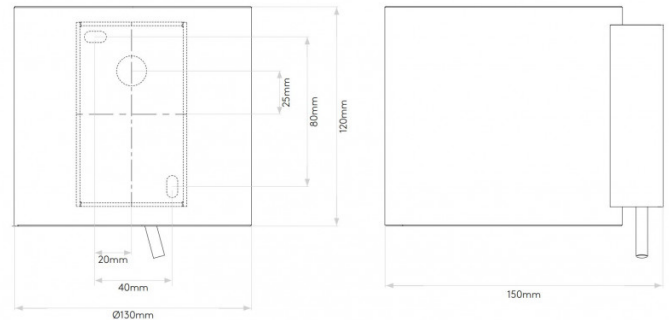

## PRODUCT SPECIFICATION

**Light Source:** 1 x Max 60W E14 Dimmable (excluded)

**IP Code:** 20

**Dimming:** Dimmable via mains phase dimming.

**Dimensions:** Height: 12cm  
Width: 13cm  
Depth: 15cm

**For all sales and technical enquiries, please contact:**