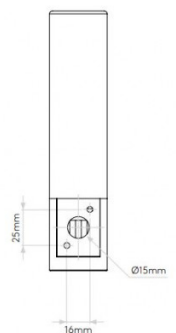

astro

Astro Bari Wall Light

LA4092

SOURCE: <https://www.davidvillagelighting.co.uk/product/Astro-Bari-Wall-Light/16888>

PRODUCT DESCRIPTION

Astro Bari Wall Light

A beautiful and elegant version of a candle light, the Bari is a stunning wall light in various finish options. The IP44 rating means you can mount the Bari in bathrooms, zones 2 and 3. Bari can be dimmed, when used with a dimmable light source.

Also available as an LED option, please contact us for details.

PRODUCT SPECIFICATION

Light Source: 1 x Max 40W G9 dimmable (excluded)

IP Code: 44

Dimming: Dimmable via mains phase dimming.

Dimensions: Height: 20.5cm
Width: 4cm
Depth: 6cm