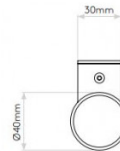

Also available as an LED option, please contact us for details.

PRODUCT SPECIFICATION

Light Source: 1 x Max 40W G9 dimmable (excluded)

IP Code: 44

Dimming: Dimmable via mains phase dimming.

Dimensions: Height: 20.5cm
Width: 4cm
Depth: 6cm