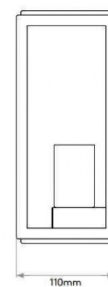

## PRODUCT SPECIFICATION

**Light Source:** 1 x Max 60W E27/ES Dimmable (not included)

**IP Code:** 44

**Dimming:** Dimmable via mains phase dimming.

**Dimensions:** Height: 25cm  
Width: 16cm  
Depth: 11cm