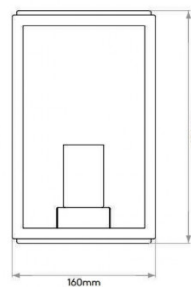

## PRODUCT SPECIFICATION

**Light Source:** 1 x Max 60W E27/ES Dimmable (not included)

**IP Code:** 44

**Dimming:** Dimmable via mains phase dimming.

**Dimensions:** Height: 25cm  
Width: 16cm  
Depth: 11cm