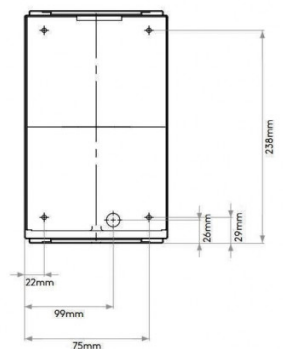

## PRODUCT SPECIFICATION

**Light Source:** 1 x Max 60W E27/ES Dimmable (not included)

**IP Code:** 44

**Dimming:** Dimmable via mains phase dimming.

**Dimensions:** Height: 25cm  
Width: 16cm  
Depth: 11cm