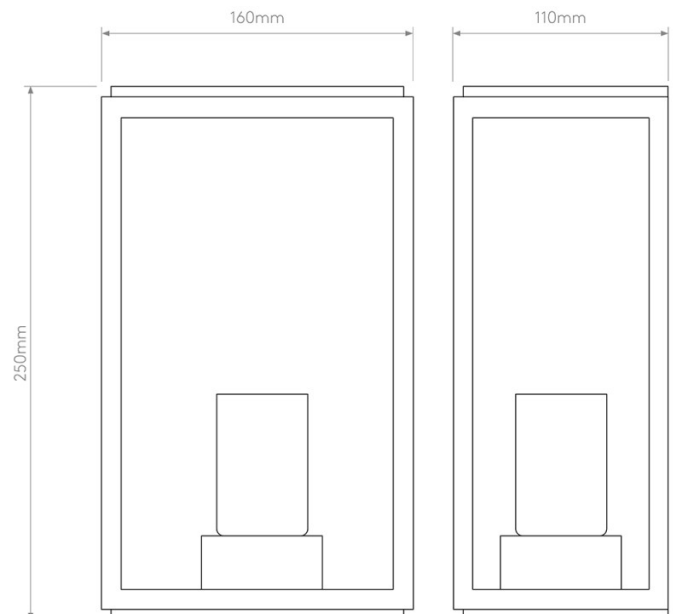

PRODUCT SPECIFICATION

Light Source: 1 x Max 60W E27/ES Dimmable (Excluded)

IP Code: 44

Dimming: Dimmable via mains phase dimming.

Dimensions: Height: 25cm
Width: 16cm
Depth: 11cm

For all sales and technical enquiries, please contact: