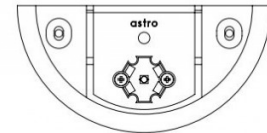

The light can be painted over, please follow Astro's [painting guide](#) for more information. Serifos 170 provides a beautiful light, both upwards and downwards. Rated with an IP20, the wall light is suitable for interior spaces, including bathrooms (zone 3).

PRODUCT SPECIFICATION

Light Source: 7.1W, 2700K, 164 Lumens

IP Code: 20

Dimming: Non-dimmable.

Dimensions: Height: 17cm
Width: 11cm
Depth: 5.5cm

For all sales and technical enquiries, please contact:

+44 (0)114 263 4266