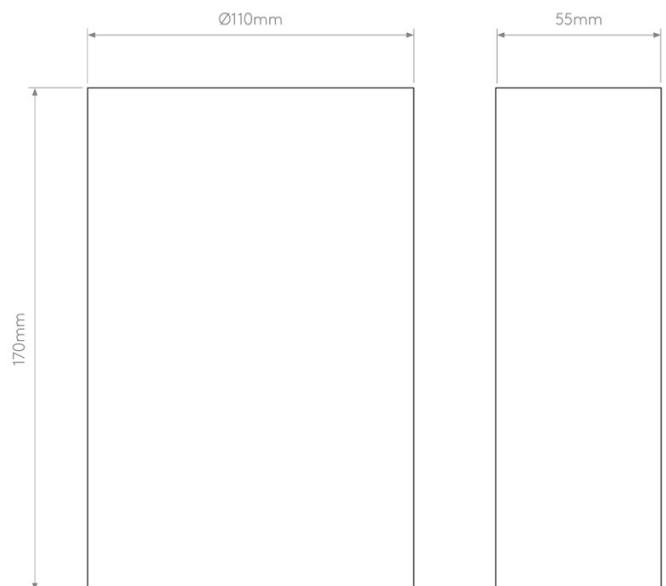

Astro Serifos 170 LED Wall Light is a classic half-cylinder interior wall light with a white plaster finish, integrated 3000K LED, and vertical wall-mount installation.

The Serifos casts a wash of warm light upwards and downwards, making it useful for corridors, living areas, and other interior spaces that need soft wall illumination. Its plaster finish can be painted to match an interior scheme, allowing the fitting to blend more closely with the surrounding wall surface.

PRODUCT SPECIFICATION

Light Source: 7.1W, 2700K, 164 Lumens

IP Code: 20

Dimming: Non-dimmable.

Dimensions: Height: 17cm
Width: 11cm
Depth: 5.5cm

For all sales and technical enquiries, please contact:

+44 (0)114 263 4266