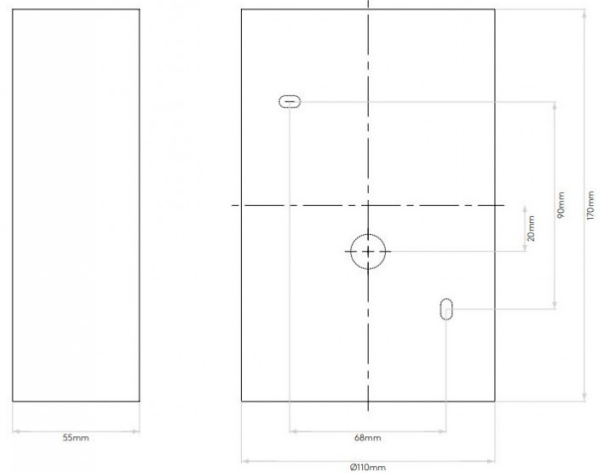

The light can be painted over, please follow Astro's [painting guide](#) for more information. Serifos 170 provides a beautiful light, both upwards and downwards. Rated with an IP20, the wall light is suitable for interior spaces, including bathrooms (zone 3).

PRODUCT SPECIFICATION

Light Source: 7.1W, 2700K, 164 Lumens

IP Code: 20

Dimming: Non-dimmable.

Dimensions: Height: 17cm
Width: 11cm
Depth: 5.5cm

For all sales and technical enquiries, please contact:

+44 (0)114 263 4266