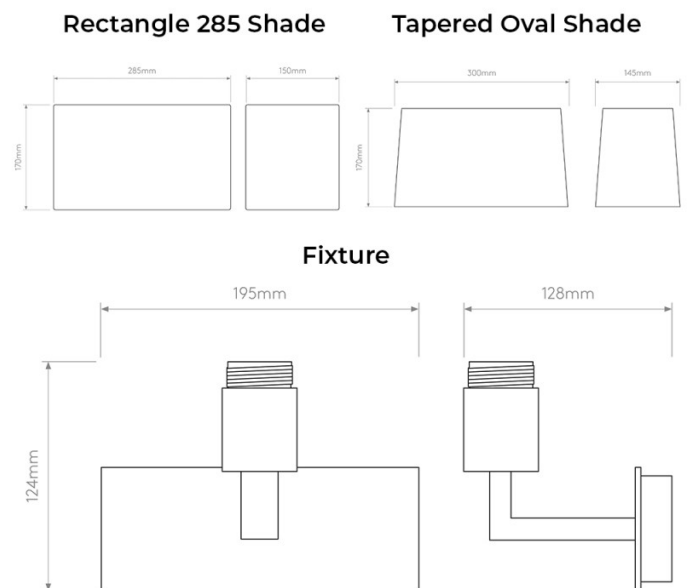

PRODUCT SPECIFICATION

Light Source: 1 x Max 60W E27 Dimmable (Excluded)

IP Code: 20

Dimming: Dimmable via mains phase dimming.

Dimensions: **Rectangle 285 Shade:**

Width: 28.5cm

Depth: 15cm

Height: 17cm

Tapered Oval Shade:

Width: 30cm

Depth: 14.5cm

Height: 17cm

Fixture:

Height: 12.4cm

Width: 19.5cm

Depth: 12.8cm