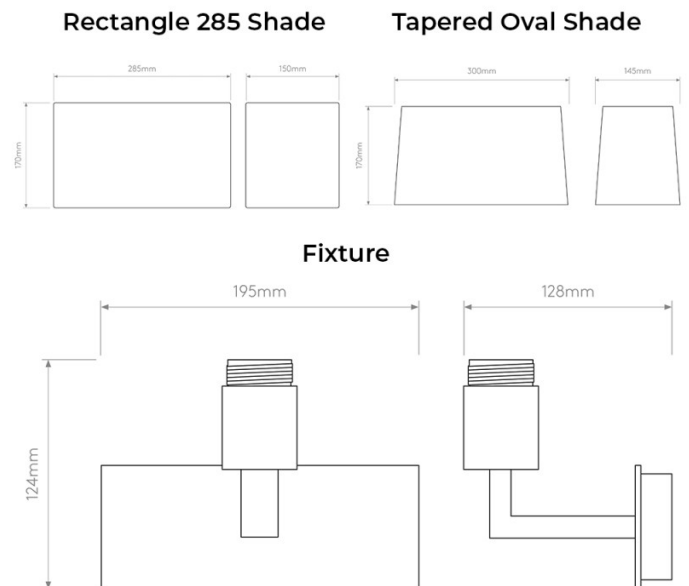

PRODUCT SPECIFICATION

Light Source: 1 x Max 60W E27 Dimmable (Excluded)

IP Code: 20

Dimming: Dimmable via mains phase dimming.

Dimensions: **Rectangle 285 Shade:**

Width: 28.5cm

Depth: 15cm

Height: 17cm

Tapered Oval Shade:

Width: 30cm

Depth: 14.5cm

Height: 17cm

Fixture:

Height: 12.4cm

Width: 19.5cm

Depth: 12.8cm