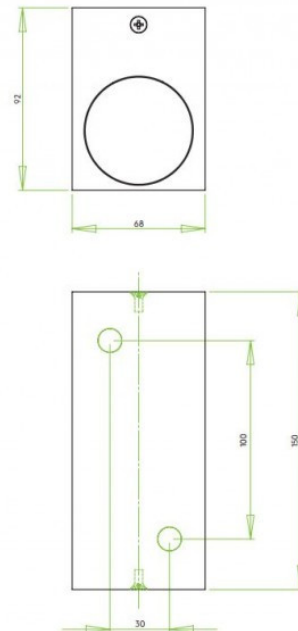

The light can be dimmed, only when used with dimmable light source. The Chios range includes the [Chios 80](#), smaller and with a single emission.

**PRODUCT SPECIFICATION**

- Light Source:** 2 x Max 6W LED GU10 Dimmable (excluded)
- IP Code:** 44
- Dimming:** Dimmable via mains phase dimming with a dimmable compatible light bulb.
- Dimensions:** Height: 15cm  
Width: 6.8cm  
Depth: 9.2cm