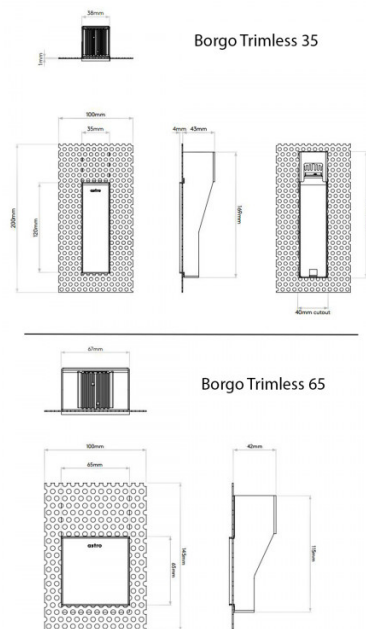

A beautiful and discreet downlight, the Borgo Trimless comes in two shapes and sizes, the Borgo Trimless 35 and Borgo Trimless 65. The 35 is rectangular and the 65 square. Both are suitable for staircases or hallways. They are IP rated for bathrooms, zone 3. The forward voltage per product is 2.80V. Back box not required for solid wall installation.

This product must be installed before final plaster skim.

PRODUCT SPECIFICATION

- Light Source:** Borgo 35 - 2W, 3000K, 70 Lumens
Borgo 65 - 2W, 3000K, 80 Lumens
- IP Code:** 20
- Dimming:** Dimmable when dimmable driver is installed.
- Dimensions:**
 - Borgo 35:**
Height: 12cm
Width: 3.5cm
Depth: 4.3cm
 - Borgo 65:**
Height: 6.5cm
Width: 6.5cm
Depth: 4.2cm