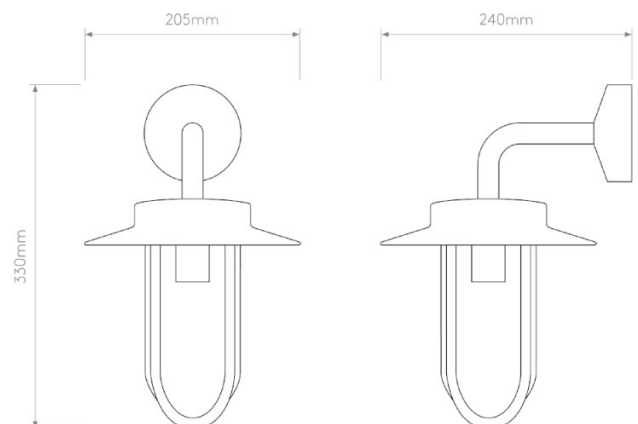

## PRODUCT SPECIFICATION

**Light Source:** 1 x Max 60W E27 Dimmable (Excluded)

**IP Code:** 44

**Dimming:** Dimmable via mains phase dimming.

**Dimensions:** Height: 33cm  
Width: 20.5cm  
Depth: 24cm

**For all sales and technical enquiries, please contact:**