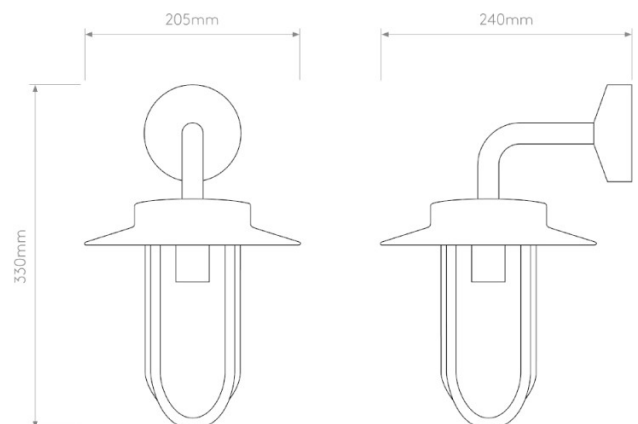

### PRODUCT SPECIFICATION

**Light Source:** 1 x Max 60W E27 Dimmable (Excluded)

**IP Code:** 44

**Dimming:** Dimmable via mains phase dimming.

**Dimensions:** Height: 33cm  
Width: 20.5cm  
Depth: 24cm

**For all sales and technical enquiries, please contact:**