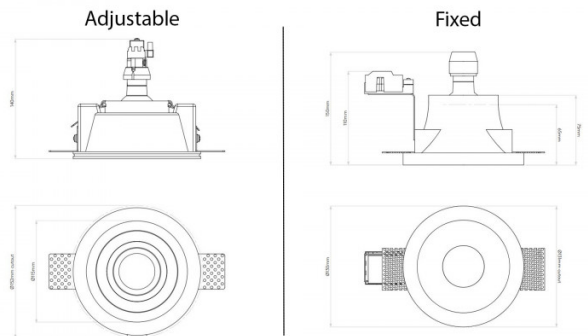

## PRODUCT SPECIFICATION

**Light Source:** 1 x Max 6W GU10 Dimmable (Excluded)

**IP Code:** 20

**Dimming:** Dimmable via mains phase dimming.

**Dimensions: Fixed:**  
Fixture: Ø13cm  
Depth: 15cm

**Adjustable:**  
Fixture: Ø11.5cm  
Depth: 4cm