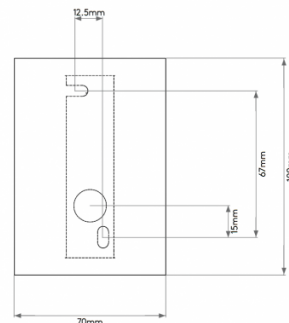

With it being made of plaster, the Mosto light can be painted over if you wish to. Follow Astro's [painting guide](#) for more information.

PRODUCT SPECIFICATION

- Light Source:** 1 x Max 3W G9 LED Dimmable (excluded)
- IP Code:** 20
- Dimming:** Dimmable via mains phase dimming.
- Dimensions:** Height: 10cm  
Width: 7cm  
Depth: 10cm