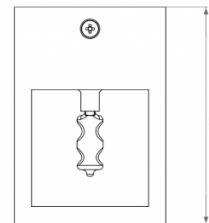

astro

Astro Mosto Wall Light

LA4078

SOURCE: <https://www.davidvillagelighting.co.uk/product/Astro-Mosto-Wall-Light/16869>

PRODUCT DESCRIPTION

Astro Mosto Wall Light

An interior plaster wall light, the Mosto by Astro is suitable for all spaces including bathrooms (zone 3). Mosto is for vertical, wall mounting and suitable to mount on flammable material. The interior wall light can be dimmed, when used with dimmable light source.

With it being made of plaster, the Mosto light can be painted over if you wish to. Follow Astro's [painting guide](#) for more information.

PRODUCT SPECIFICATION

- Light Source:** 1 x Max 3W G9 LED Dimmable (excluded)
- IP Code:** 20
- Dimming:** Dimmable via mains phase dimming.
- Dimensions:** Height: 10cm  
Width: 7cm  
Depth: 10cm