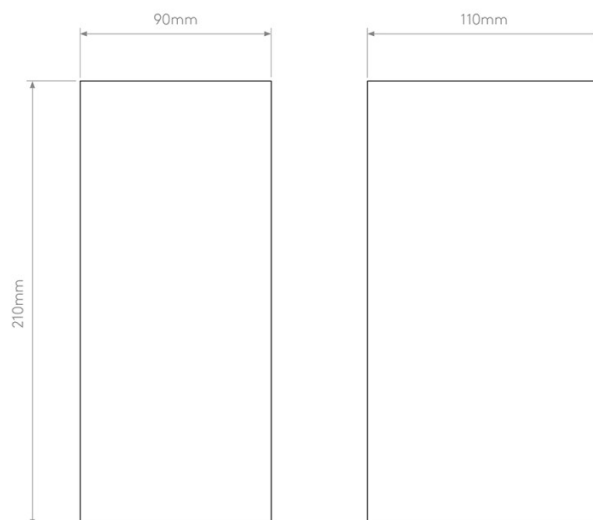

### PRODUCT SPECIFICATION

**Light Source:** 2 x Max 6W GU10 LED (Excluded)

**IP Code:** 20

**Dimming:** Dimmable via mains phase dimming.

**Dimensions:** Height: 21cm  
Width: 9cm  
Depth: 11cm

**For all sales and technical enquiries, please contact:**