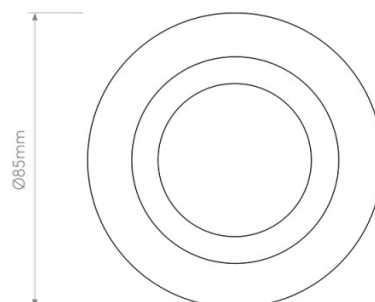

PRODUCT SPECIFICATION

Light Source: 1 x Max 6W GU10 LED Dimmable (Excluded)

IP Code: 65

Dimming: Dimmable via mains phase dimming.

Dimensions: Height: 8.5cm
Width: 8.5cm

For all sales and technical enquiries, please contact: