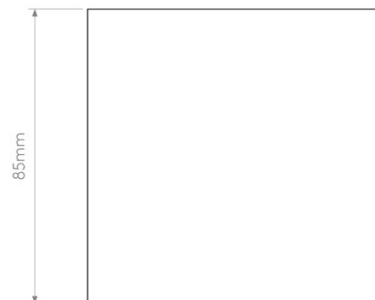

PRODUCT SPECIFICATION

Light Source: 1 x Max 6W GU10 LED Dimmable (Excluded)

IP Code: 65

Dimming: Dimmable via mains phase dimming.

Dimensions: Height: 8.5cm
Width: 8.5cm

For all sales and technical enquiries, please contact: