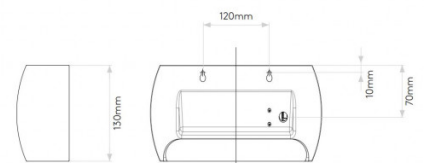

astro

Astro Milo Wall Light

LA4071

SOURCE: <https://www.davidvillagelighting.co.uk/product/Astro-Milo-Wall-Light/16861>

PRODUCT DESCRIPTION

Milo Wall Light by Astro

An interior ceramic wall light, the Milo has a curved shape in a white finish. While rated IP20, Milo can be installed in bathrooms, strictly zone 3. When used with a dimmable light source, the wall light can be dimmed via mains phase dimming.

No driver is required, and the wall light is double insulated (Class II).

You can also mount the Milo wall light on flammable material.

PRODUCT SPECIFICATION

Light Source: 1 x Max 60W E27 Dimmable (excluded)

IP Code: 20

Dimming: Dimmable via main phase dimming.

Dimensions: Width: 31cm
Height: 13cm
Depth: 9.5cm

For all sales and technical enquiries, please contact:

+44 (0)114 263 4266

info@davidvillagelighting.co.uk