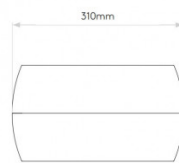

IP Code: 20

Dimming: Dimmable via main phase dimming.

Dimensions: Width: 31cm
Height: 13cm
Depth: 9.5cm

For all sales and technical enquiries, please contact:

+44 (0)114 263 4266

info@davidvillagelighting.co.uk