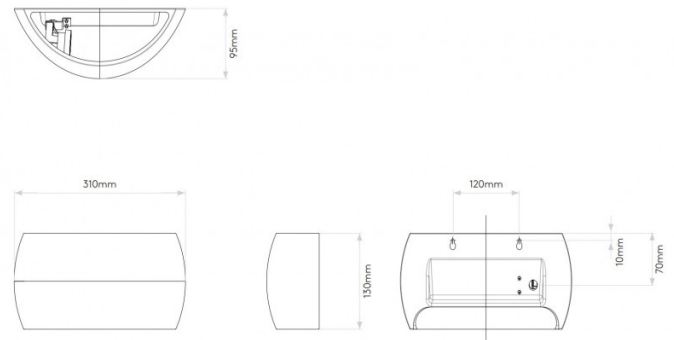

astro

Astro Milo Wall Light

LA4071

SOURCE: <https://www.davidvillagelighting.co.uk/product/Astro-Milo-Wall-Light/16861>

PRODUCT DESCRIPTION

Milo Wall Light by Astro

An interior ceramic wall light, the Milo has a curved shape in a white finish. While rated IP20, Milo can be installed in bathrooms, strictly zone 3. When used with a dimmable light source, the wall light can be dimmed via mains phase dimming.

No driver is required, and the wall light is double insulated (Class II).

You can also mount the Milo wall light on flammable material.

PRODUCT SPECIFICATION

Light Source: 1 x Max 60W E27 Dimmable (Excluded)

IP Code: 20

Dimming: Dimmable via main phase dimming.

Dimensions: Width: 31cm
Height: 13cm
Depth: 9.5cm

For all sales and technical enquiries, please contact:

+44 (0)114 263 4266

info@davidvillagelighting.co.uk