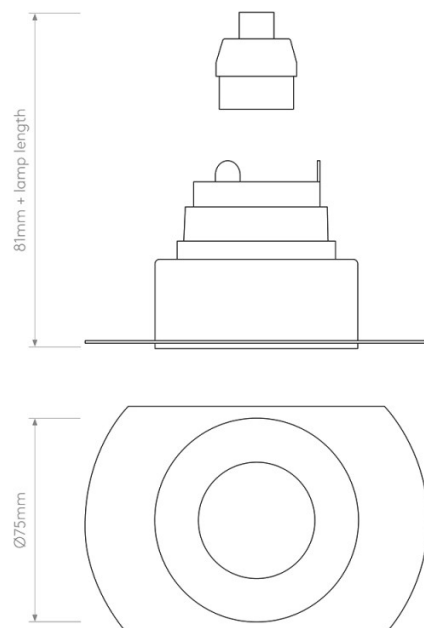

The fixed format works well where the light needs to fall straight down from the ceiling, such as over a shower area, bath, basin, hallway, or kitchen zone. Its IP65 rating makes it suitable for bathroom zones 1, 2, and 3, while the Matt White finish keeps the visible ceiling detail simple once installed.

The Trimless Slimline Round Fixed Fire-Rated IP65 Recessed Light is wired in, dimmable depending on the lamp selected, and requires no separate driver. It is fire-rated to 30, 60, and 90 minutes for solid joists, with a 30-minute rating for metal web and I-joist installations. This product must be installed before the final plaster skim. Most suited to bathrooms, shower areas, kitchens, hallways, and new ceiling schemes where fixed recessed lighting is required.

## PRODUCT SPECIFICATION

**Light Source:** 1 x Max 6W GU10 LED (Excluded)

**IP Code:** 65

**Dimming:** Dimmable via mains phase dimming.

**Dimensions:** Height: 8.1cm  
Fixture: Ø7.5cm  
Cut Out Hole: Ø7.9cm  
Recess Depth: 15cm