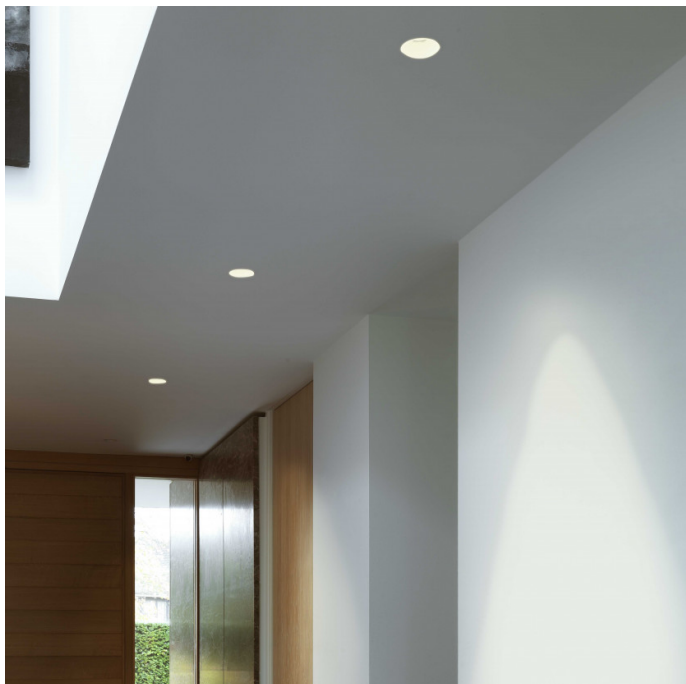

astro

LA4067

Astro Trimless Slimline Fixed Fire-Rated IP65 Recessed Light

SOURCE: <https://www.davidvillagelighting.co.uk/product/Astro-Trimless-Slimline-Fixed-Fire-Rated-IP65-Recessed-Light/16857>

PRODUCT DESCRIPTION

Trimless Slimline Round Fixed by Astro

A recessed ceiling light, the Trimless Round is available in two options, the Trimless Round and the Trimless Round Adjustable. The later, you can tilt by up to 30 or rotate by up to 360 and direct the light as you wish. With an IP65 rating, the Trimless recessed light is suitable for bathrooms (zones 1, 2 and 3).