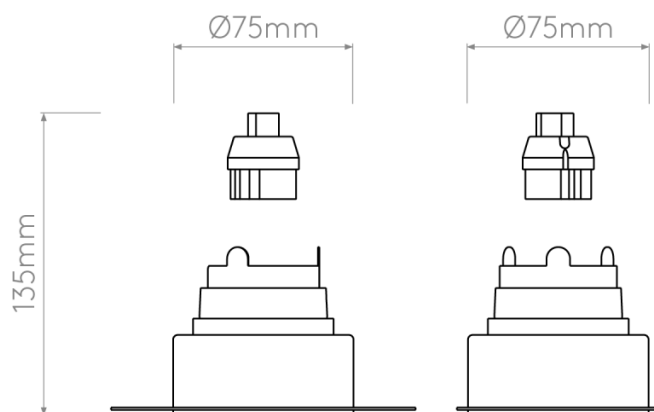

Trimless Slimline Round Fixed by Astro

A recessed ceiling light, the Trimless Round is available in two options, the Trimless Round and the Trimless Round Adjustable. The later, you can tilt by up to 30 or rotate by up to 360 and direct the light as you wish. With an IP65 rating, the Trimless recessed light is suitable for bathrooms (zones 1, 2 and 3).

This product must be installed before final plaster skim.

PRODUCT SPECIFICATION

Light Source: 1 x Max 6W GU10 LED (Excluded)

IP Code: 65

Dimming: Dimmable via mains phase dimming.

Dimensions: Fixture: Ø7.5cm
Depth: 13.5cm