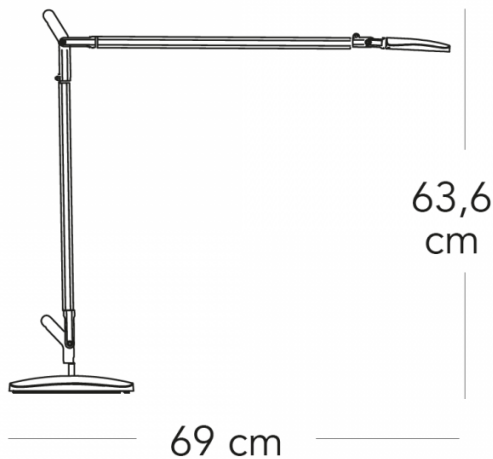

Fontana Arte Volee LED Table Lamp

LA4063

SOURCE: <https://www.davidvillagelighting.co.uk/product/fontana-arte-volee-led-table-lamp/16844>

FontanaArte

Fontana Arte Volée Table With Base.

It is operated by a simple swipe of the hand beneath the head activates an electronic sensor that turns it on and off, without any physical contact. A Time Out system automatically turns the lamp off after 5 hours of operation. Body in extruded aluminium, head in die cast aluminium, joints in die-cast aluminium and mechanical wires in steel. Provided with base for table mounting (also available with USB port, clamp, and wall mount - please contact us for more details).

IP Code: 20

Dimming: Touch dimmer

Dimensions:

Ø25cm base

169.7cm total height

Colour:White

David
Village
Lighting

For all sales and technical enquiries,
please contact: