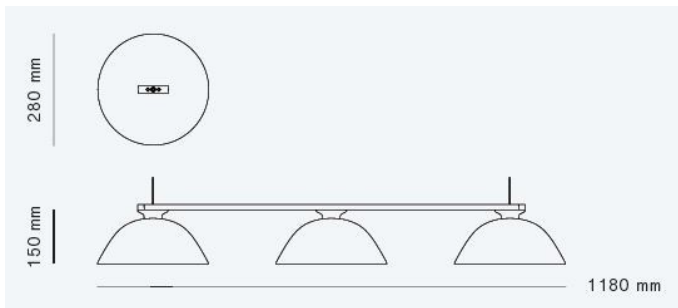

Wastberg Sempé W103 LED S3

LA44047

SOURCE: <https://www.davidvillagelighting.co.uk/product/wastberg-semp-w103-led-s3/16823>

wästberg

Wastberg Sempé W103S3 pendant lamp can be a single hanging shade or a combination of shades. They can be attached on a long rail for linear combinations or on smaller rails, where they can be joined together like Meccano to create polygons. The rail structure is thin enough to avoid the feeling of a heavy, hanging structure, and the lines are also softened by the round shapes of the shades. These exist in 7 very different tones – bright, soft, clear, dark – and can be arranged in any colour combination.

Dimming: Dimmable

Dimensions:

Shade Height 15cm
Shade Diameter 28cm
Total Width 118 cm
Cable Length 300 cm
Colour: Traffic White
Jet Black

David
Village
Lighting

For all sales and technical enquiries,
please contact:
+44 (0)114 263 4266
info@davidvillagelighting.co.uk
www.davidvillagelighting.co.uk