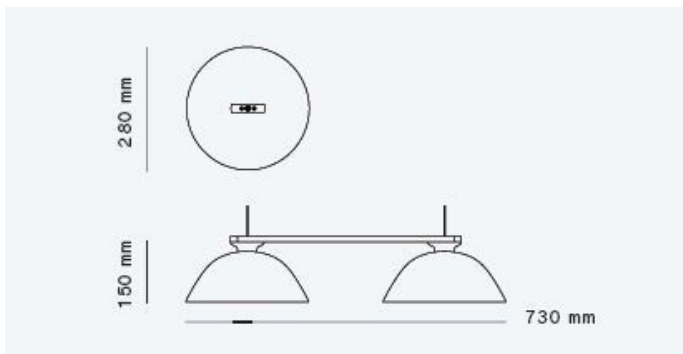

Wastberg Sempé W103 LED S2

LA44046

SOURCE: <https://www.davidvillagelighting.co.uk/product/wastberg-semp-w103-led-s2/16822>

wästberg

Wastberg Sempé W103S2 pendant lamp can be a single hanging shade or a combination of shades. They can be attached on a long rail for linear combinations or on smaller rails, where they can be joined together like Meccano to create polygons. The rail structure is thin enough to avoid the feeling of a heavy, hanging structure, and the lines are also softened by the round shapes of the shades. These exist in 7 very different tones – bright, soft, clear, dark – and can be arranged in any colour combination.

Dimming: Dimmable

Dimensions:

Shade Height 15cm

Shade Diameter 28cm

Total Width 73 cm

Cable and wire length: 300 cm

Colour: Traffic White

Jet Black