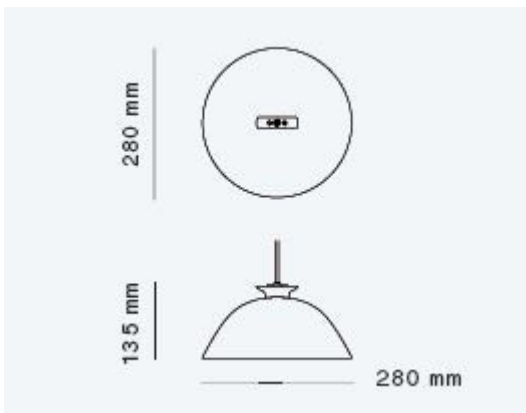

Wastberg Sempé W103 LED S1

LA44045

SOURCE: <https://www.davidvillagelighting.co.uk/product/wastberg-semp-w103-led-s1/16821>

wästberg

Wastberg Sempé W103S1 pendant lamp can be a single hanging shade or a combination of shades. They can be attached on a long rail for linear combinations or on smaller rails, where they can be joined together like Meccano to create polygons. The rail structure is thin enough to avoid the feeling of a heavy, hanging structure, and the lines are also softened by the round shapes of the shades. These exist in 7 very different tones – bright, soft, clear, dark – and can be arranged in any colour combination.

Dimming: Dimmable

Dimensions:

Shade Height 13.5cm
Shade Diameter 28cm
Cable Length 3 Metres
Colour: Traffic White
Sulfur Yellow
Beige Red
Coral Red
Reed Green
Silver Grey
Jet Black

David
Village
Lighting