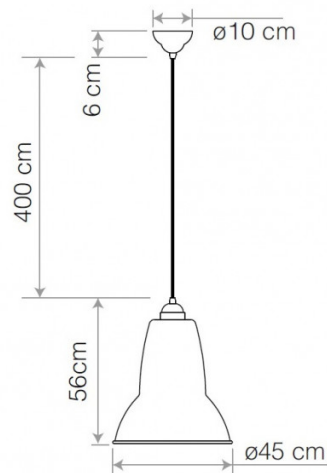

Please [contact us](#) to discuss custom finishes and colours.

PRODUCT SPECIFICATION

Light Source: 1 x max 60W E27 (excluded)

IP Code: 20

Dimming: Dimmable via mains phase dimming

Dimensions: Ø45cm shade
56cm shade height
Ø10cm ceiling canopy
400cm cable length