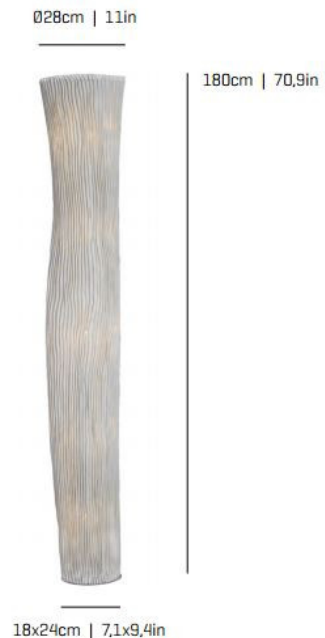

The slim shape and the uniformity of the material, like a modern statue, achieved a Good Design Award (2007) for the a-emotional light Gea Floor lamp. A lamp that draws the attention of anyone who walks into the room.

PRODUCT SPECIFICATION

Light Source: 5 x Max 12W E27 LED (excluded)

IP Code: 20

Dimensions: Top: Ø28cm
Height: 180cm
Base: 18 x 24cm

For all sales and technical enquiries, please contact:

+44 (0)114 263 4266