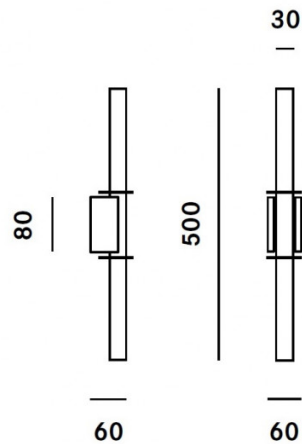

The Lin wall light allows the user to interact with their light, using a simple design aesthetic and apparatus to create a stimulating and modern light fixture. The wall bracket is made from pressed crystal which holds the light bulb (which is excluded from the purchase) in place to create a cylindrical wall light that uses the light bulb as its silhouette.

**PRODUCT SPECIFICATION**

**Light Source:** 1 x DRL-DE S14d 6W max (excluded)

**IP Code:** 20

**Dimensions:** 50cm height  
3cm light width  
8cm fixture height  
6cm fixture width  
6cm depth

**For all sales and technical enquiries, please contact:**