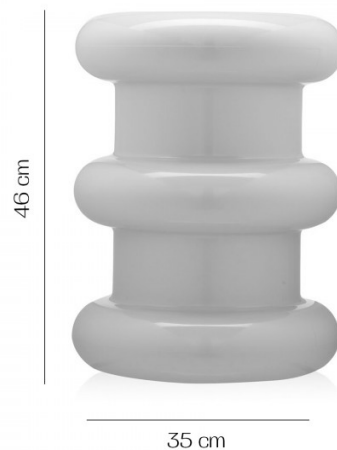

**Kartell**

**Kartell Sottsass Pilastro Stool**

LA3886

SOURCE: <https://www.davidvillagelighting.co.uk/product/Kartell-Sottsass-Pilastro-Stool/16648>

**PRODUCT DESCRIPTION**

**Designer:** Ettore Sottsass

**Kartell Sottsass Pilastro Stool**

**Material:**  
Painted batch-dyed thermoplastic technopolymer

**PRODUCT SPECIFICATION**

**Dimensions:** 46 cm height  
Ø 35 cm

**For all sales and technical enquiries, please contact:**

+44 (0)114 263 4266