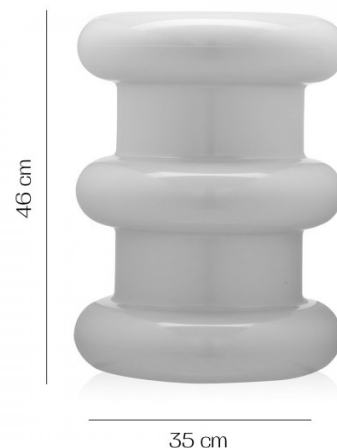

Kartell**Kartell Sottsass Pilastro Stool**

LA3886

SOURCE: <https://www.davidvillagelighting.co.uk/product/kartell-sottsass-pilastro-stool/16648>**PRODUCT DESCRIPTION****Designer:** Ettore Sottsass**Kartell Sottsass Pilastro Stool**

The Pilastro, a stool in the shape of a pillar, is a versatile and colourful accessory for your home, shop or business. The colour options, five opaque hues to choose from, reflect the time period and art movements that inspired the designers. You can have the stool in the living room, bedroom, kitchen, your office or anywhere you wish to add a touch of colour. The collection also includes the [Colonna stool](#) and [Calice vase](#).

Material:

Painted batch-dyed thermoplastic technopolymer

PRODUCT SPECIFICATION**Dimensions:** 46 cm height
Ø 35 cm

For all sales and technical enquiries, please contact:

+44 (0)114 263 4266

info@davidvillagelighting.co.uk