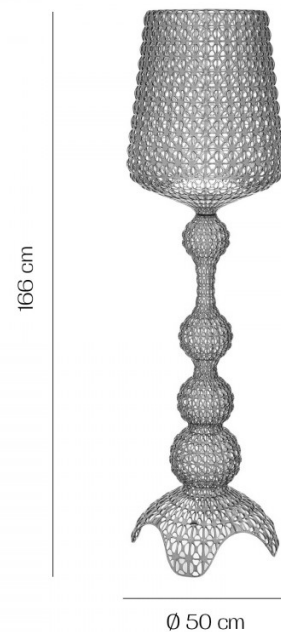

Kartell

Kartell Kabuki LED Floor Lamp

LA3884

SOURCE: <https://www.davidvillagelighting.co.uk/product/Kartell-Kabuki-LED-Floor-Lamp/16646>

PRODUCT DESCRIPTION

Designer: Ferruccio Laviani

Kabuki LED Floor Lamp by Kartell

The flagship member of Ferruccio Laviani's [Kabuki collection](#), the Kabuki Floor Lamp is crafted using Kartell's signature injection-moulding technology, creating a unique woven structure similar to lace through which playful patterns of light are diffused. The contrast between its neo-baroque aesthetic and cutting-edge construction process ensures that it is equally at home in both traditional and contemporary design schemes.

Taking its name from a classical Japanese theatre tradition, the curved, ethereal shape of this lamp is appropriately dramatic, simultaneously resembling both an oversized candlestick and a human head and torso, and combining with its ornate, lace-like texture to draw attention from up close and afar, even in daylight. Its integrated LED light source is fully dimmable and produces a warm, ambient glow which perfectly illuminates both living spaces and commercial environments such as hotels and restaurants.

The Kartell Kabuki Floor Lamp is available in 5 transparent or opaque colour options. The family also includes [an outdoor version](#), [a suspension](#), and [a mini table lamp](#).

PRODUCT SPECIFICATION

Light Source: 19W, 2700K, 2289 lumens

IP Code: 20

Dimming: In line dimmer included on cable.

Dimensions: 166 cm height
Ø 50cm