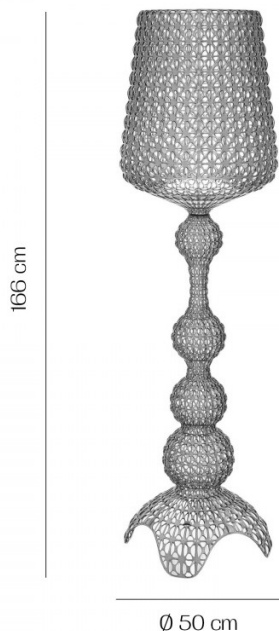

Kartell Kabuki LED Floor Lamp

LA3884

SOURCE: <https://www.davidvillagelighting.co.uk/product/kartell-kabuki-led-floor-lamp/16646>

Kartell

Kabuki LED Floor Lamp by Kartell

The flagship member of Ferruccio Laviani's [Kabuki collection](#), the Kabuki Floor Lamp is crafted using Kartell's signature injection-moulding technology, creating a unique woven structure similar to lace through which playful patterns of light are diffused. The contrast between its neo-baroque aesthetic and cutting-edge construction process ensures that it is equally at home in both traditional and contemporary design schemes.

Taking its name from a classical Japanese theatre tradition, the curved, ethereal shape of this lamp is appropriately dramatic, simultaneously resembling both an oversized candlestick and a human head and torso, and combining with its ornate, lace-like texture to draw attention from up close and afar, even in daylight. Its integrated LED light source is fully dimmable and produces a warm, ambient glow which perfectly illuminates both living spaces and commercial environments such as hotels and restaurants.

The Kartell Kabuki Floor Lamp is available in 5 transparent or opaque colour options. The family also includes [an outdoor version](#), [a suspension](#), and [a mini table lamp](#).

Designer: Ferruccio Laviani

IP Code: 20

Dimming: In line dimmer included on cable.

Dimensions:

166 cm height

Ø 50cm

Colour: Transparent Crystal

Transparent Green

Transparent Light Blue

Opaque Glossy White

Opaque Glossy Black