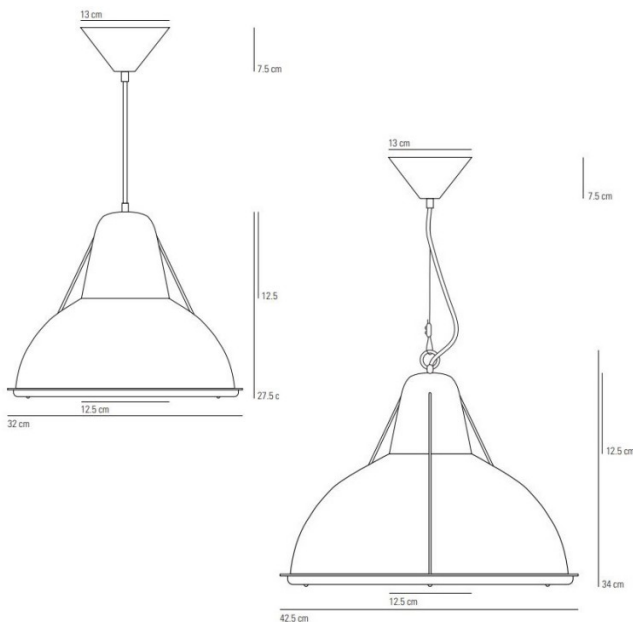

Available in two sizes (small and large), the Phane Prismatic pendant light by Original BTC comes with 150cm of adjustable cable to suit all ceiling heights. With beautiful prismatic glass giving an almost metallic feel the Phane Prismatic pendant remains contemporary with durable stainless steel details. The [Prismatic collection](#) by Original BTC also includes another style of pendant and also a wall light.

IP Code: 20

Dimming: Dimmable via mains phase dimming

Dimensions:

Small: H 27.5cm W 32cm

Large: H 32cm W 42.5cm

Ceiling canopy: 13cm

Cable length: 150cm

David
Village
Lighting