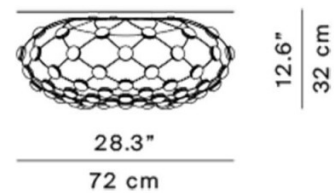

The light source is highly personable and permits vast freedom in the ambience created. Utilising Luceplan's own app, the intensity of the light output can be adjusted. It is also possible to choose which parts of the light you wish to be illuminated using this app, the lamp consists of an upper ring, a lower zone and a lateral sector. Each of these can be illuminated individually or collectively.

PRODUCT SPECIFICATION

Light Source: 50W, 2700K, 3518 Lumens

IP Code: 20

Dimming: Dimmable via mains phase dimming.

Dimensions: Depth: 32cm
Width: 72cm

For all sales and technical enquiries, please contact: